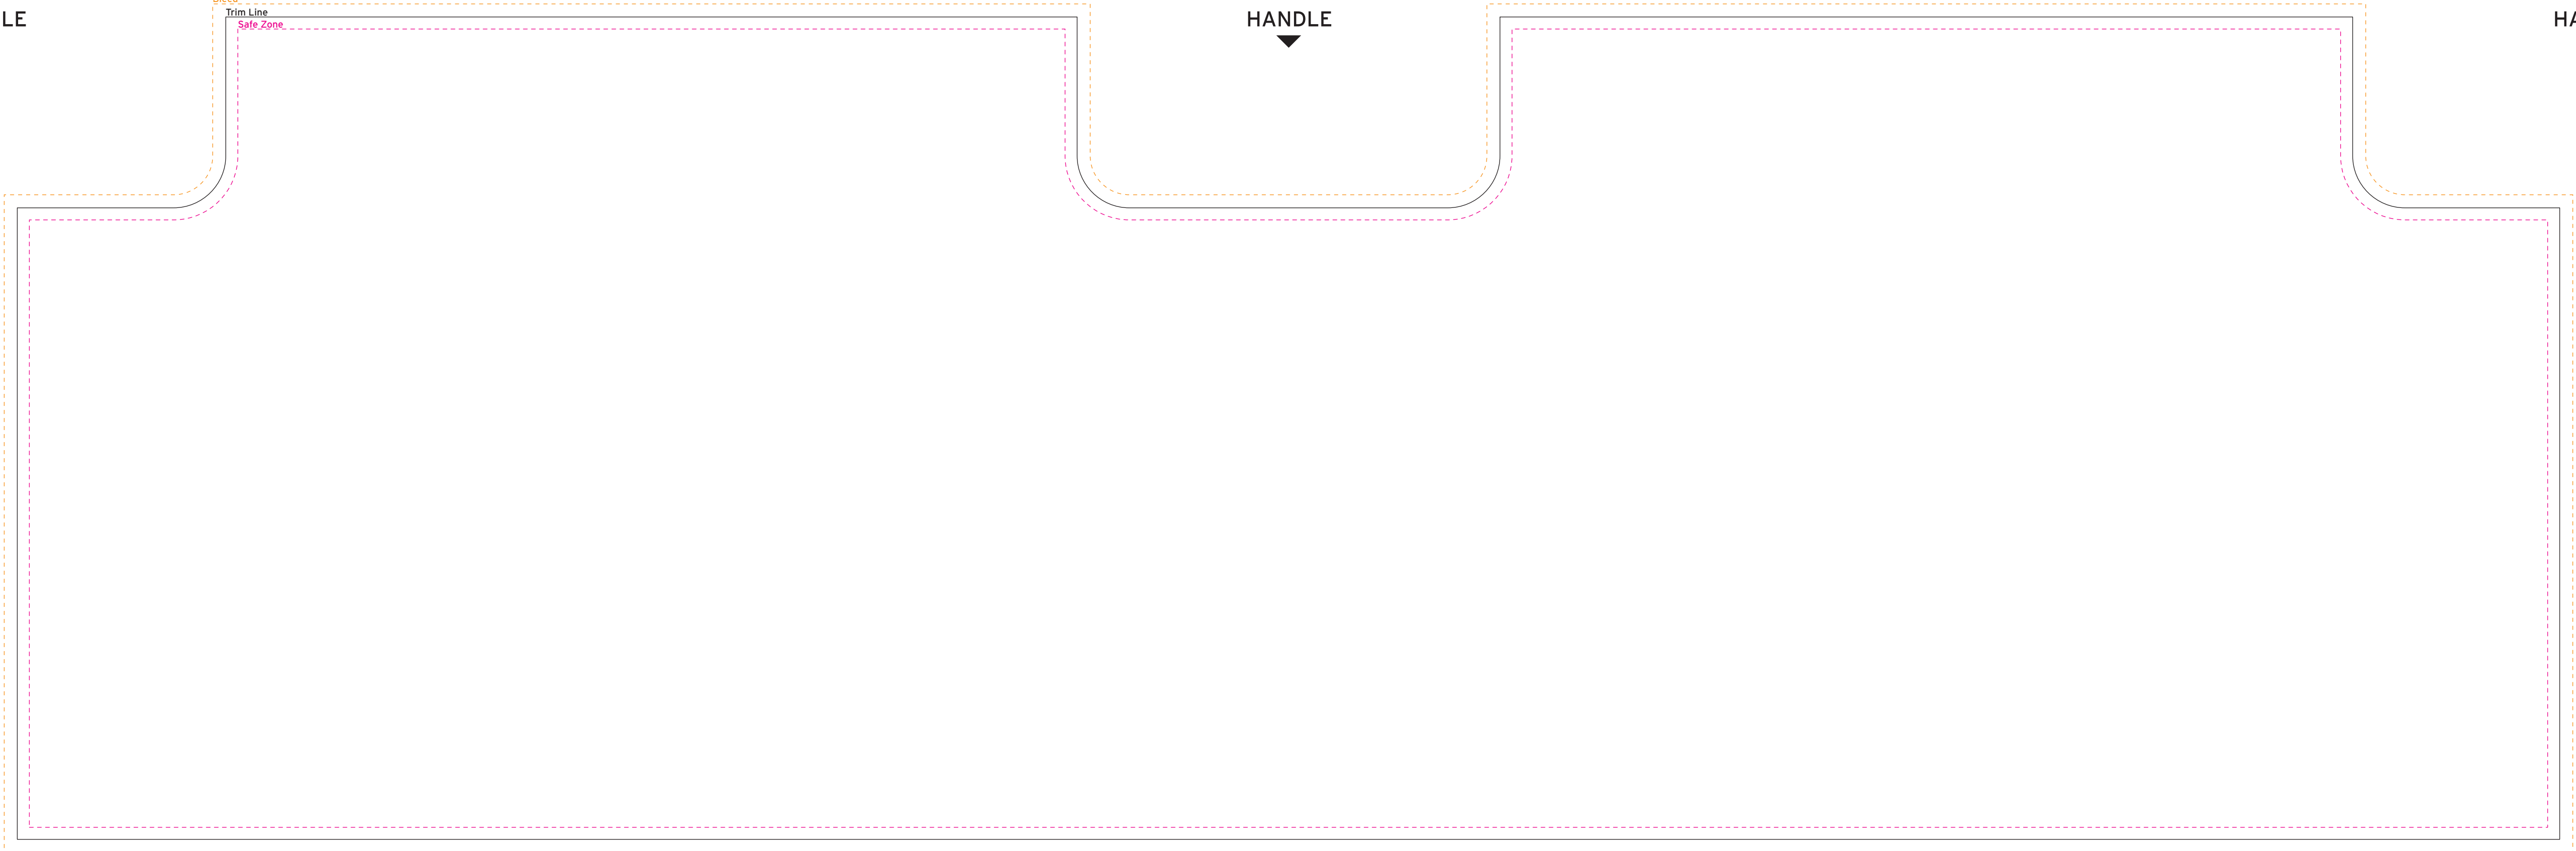

HANDLE

HANDLE

HANDLE

Bleed  
Trim Line  
Safe Zone

COLORS

CUP STYLE  
200 OZ BUCKET (C200IML)

PRINT DIMENSIONS  
26.35" X 8.5265"

SCALE  
100%

SUBSTRATE COLOR  
???

ART QUESTIONS?  
CALL 913-422-6420